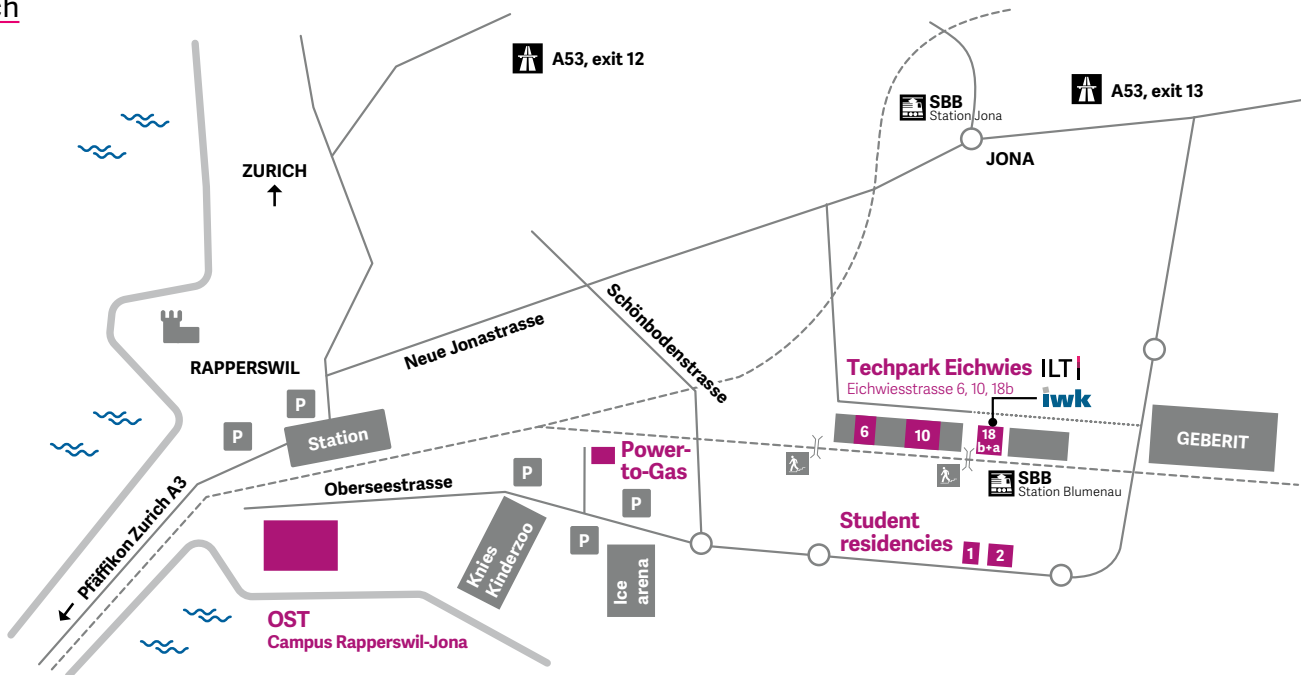

# Rapperswil-Jona campus

# Site plan

OST – Eastern Switzerland University  
of Applied Sciences  
Oberseestrasse 10, P.O. Box 1475  
8640 Rapperswil  
Switzerland  
Phone +41 58 257 41 11  
[ost.ch](http://ost.ch)

Opening hours (during lessons)  
Monday to Friday 7.40 p.m. to 3.30 p.m.  
Employees and guests  
by appointment 3.30 pm to 5.00 p.m.

## Buildings Rapperswil-Jona campus

- |                           |                   |
|---------------------------|-------------------|
| 1 School building         | 5 Foyer building  |
| 2 Laboratory building     | Library           |
| 3 Lecture hall building   | 6 School building |
| 4 Administration building | 8 Research center |
| Reception                 | C2 Pavilion       |
| Assembly hall             |                   |
| Cafeteria                 |                   |