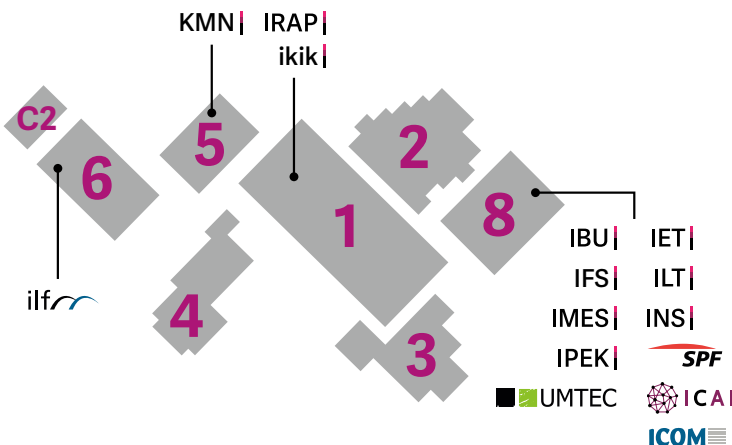

# Rapperswil-Jona campus

# Site plan

OST – Eastern Switzerland University  
of Applied Sciences  
Oberseestrasse 10, P.O. Box 1475  
8640 Rapperswil  
Switzerland  
Phone +41 58 257 41 11  
[ost.ch](http://ost.ch)

Opening hours (during lessons)  
Monday to Friday 7.40 p.m. to 3.30 p.m.  
Employees and guests  
by appointment 3.30 pm to 5.00 p.m.

## Buildings Rapperswil-Jona campus

- |                           |                   |
|---------------------------|-------------------|
| 1 School building         | 5 Foyer building  |
| 2 Laboratory building     | Library           |
| 3 Lecture hall building   | 6 School building |
| 4 Administration building | 8 Research center |
| Reception                 | C2 Pavilion       |
| Assembly hall             |                   |
| Cafeteria                 |                   |