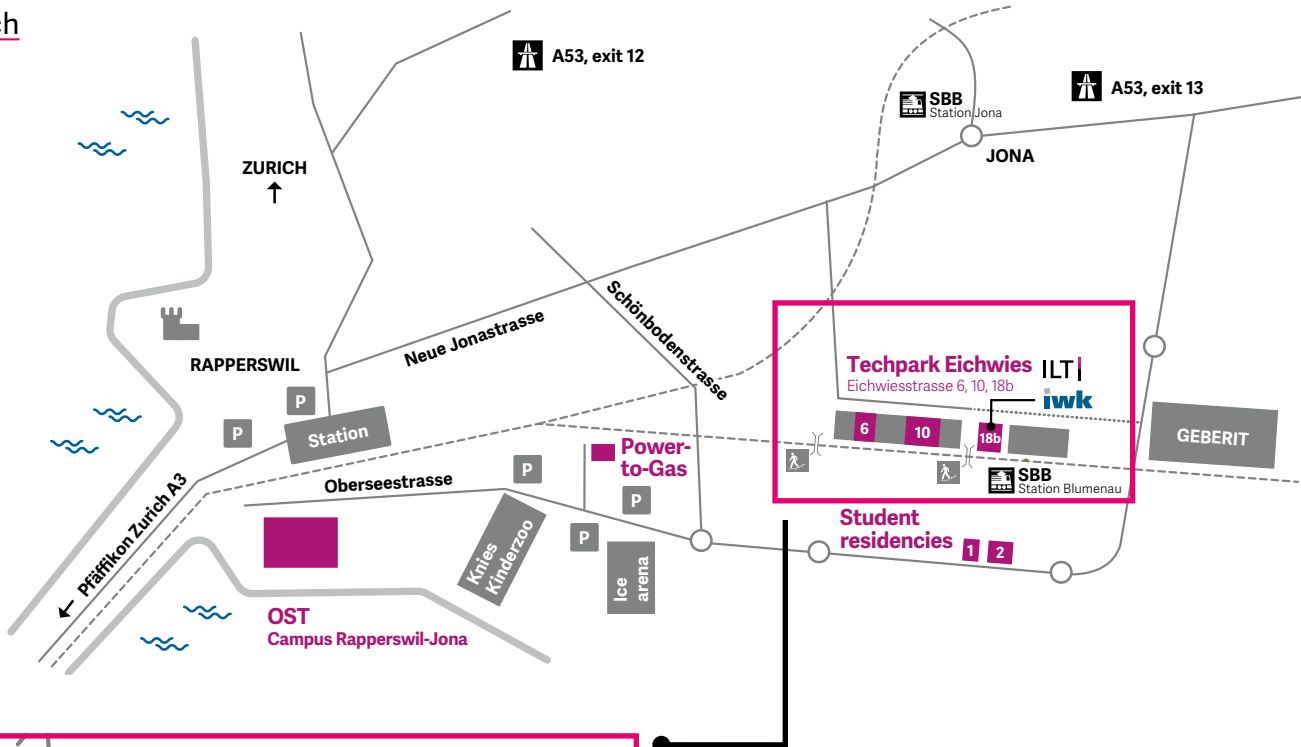

Rapperswil-Jona campus / Techpark

Site plan

OST – Eastern Switzerland University
of Applied Sciences

IWK Institute for Materials Technology and
Plastics Processing

Oberseestrasse 10, P.O. Box 1475

8640 Rapperswil / Switzerland

Phone +41 58 257 49 66

ost.ch

Opening hours (during lessons)

Monday to Friday 7.30 p.m. to 4.00 p.m.

Employees and guests
by appointment

7.30 pm to 5.00 p.m.

Directions Techpark

You can reach us by public transport to Jona station or Blumenau station. Eichwies 18b is a 10-minute walk from Jona station and a 5-minute walk from Blumenau station.

Visitor car parks are located behind building 18b (coloured blue).