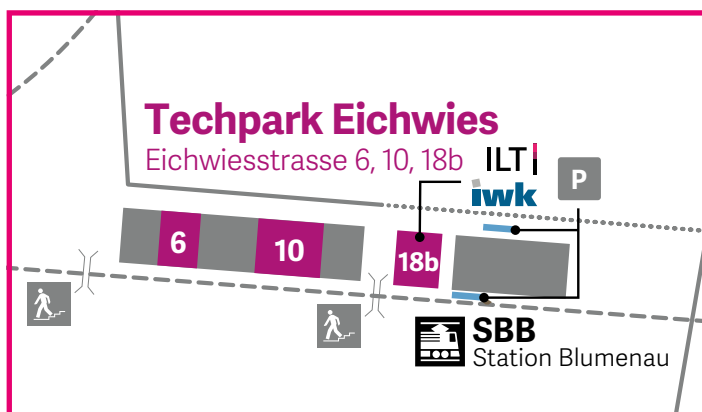

Rapperswil-Jona campus / Techpark

Site plan

OST – Eastern Switzerland University
of Applied Sciences

IWK Institute for Materials Technology and
Plastics Processing

Oberseestrasse 10, P.O. Box 1475

8640 Rapperswil / Switzerland

Phone +41 58 257 49 66

ost.ch

Opening hours (during lessons)

Monday to Friday 7.30 p.m. to 4.00 p.m.

Employees and guests
by appointment

7.30 pm to 5.00 p.m.

Directions Techpark

You can reach us by public transport to Jona station or Blumenau station. Eichwies 18b is a 10-minute walk from Jona station and a 5-minute walk from Blumenau station.

Visitor car parks are located behind building 18b (coloured blue).